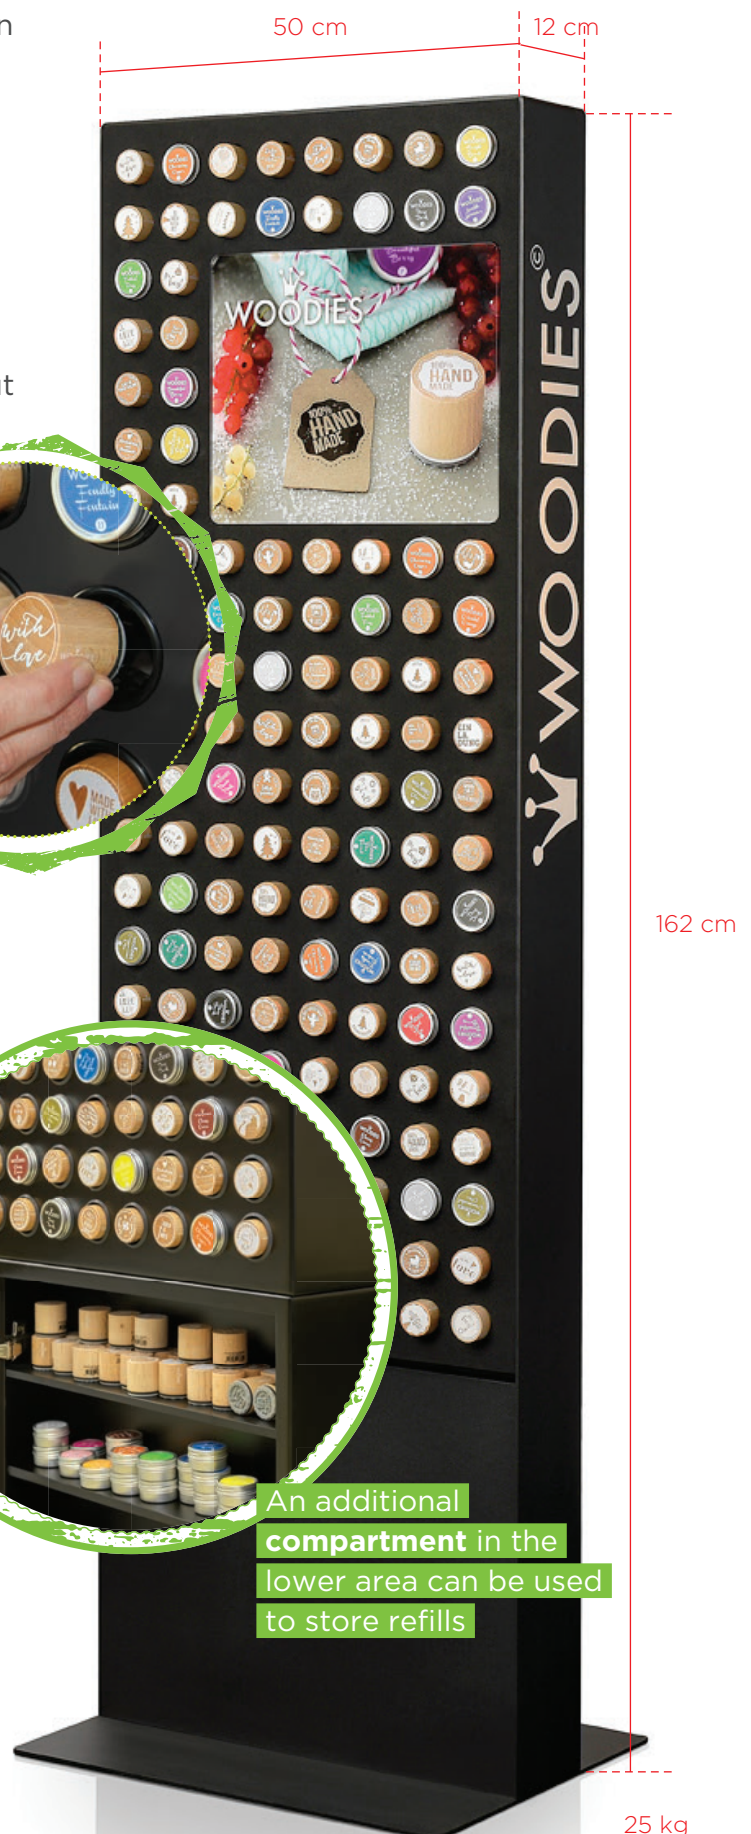

An additional compartment in the lower area can be used to store refills