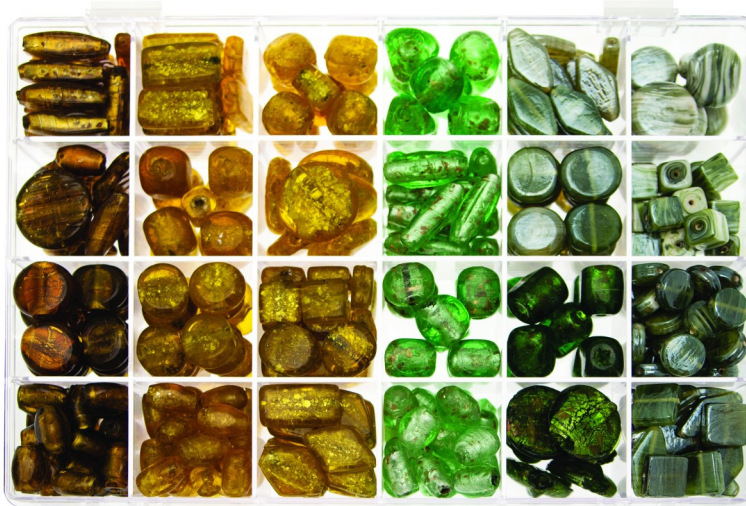

8127-9902 VE = 4kg

Sortiment, 24 Formen | Assortimento, 24 forme | Assortment, 24 forms | Assortiment, 24 formes