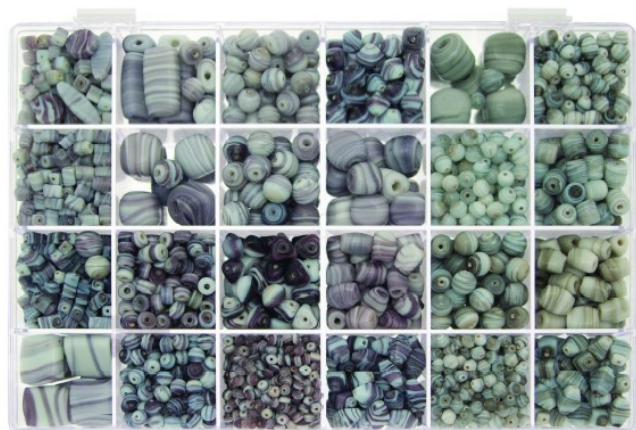

8126-9903 VE = 4kg

Sortiment, 24 Formen | Assortimento, 24 forme | Assortment, 24 forms | Assortiment, 48 formes