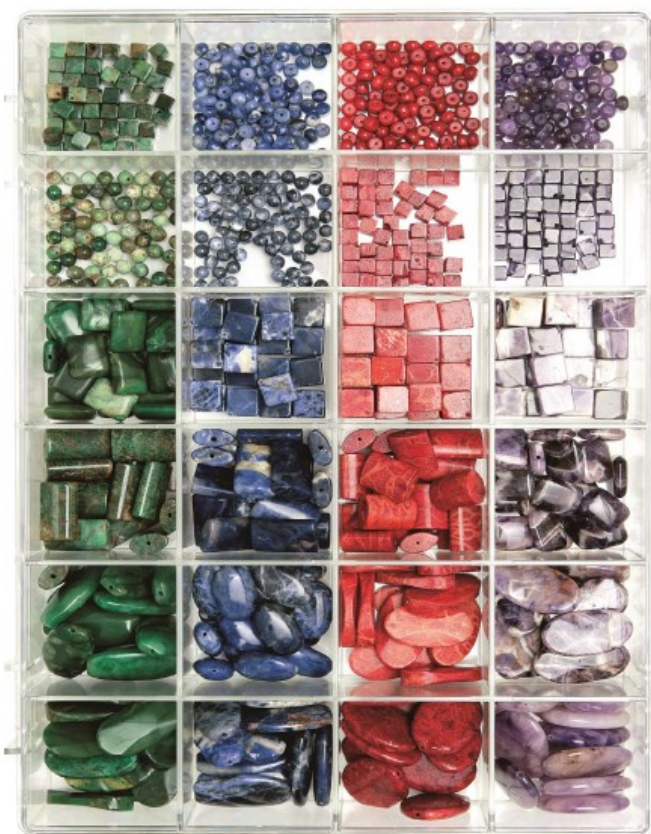

740200-9907 VE = 1 St
Sortiment VII | Assortimento VII | Assortment VII | Assortiment VII